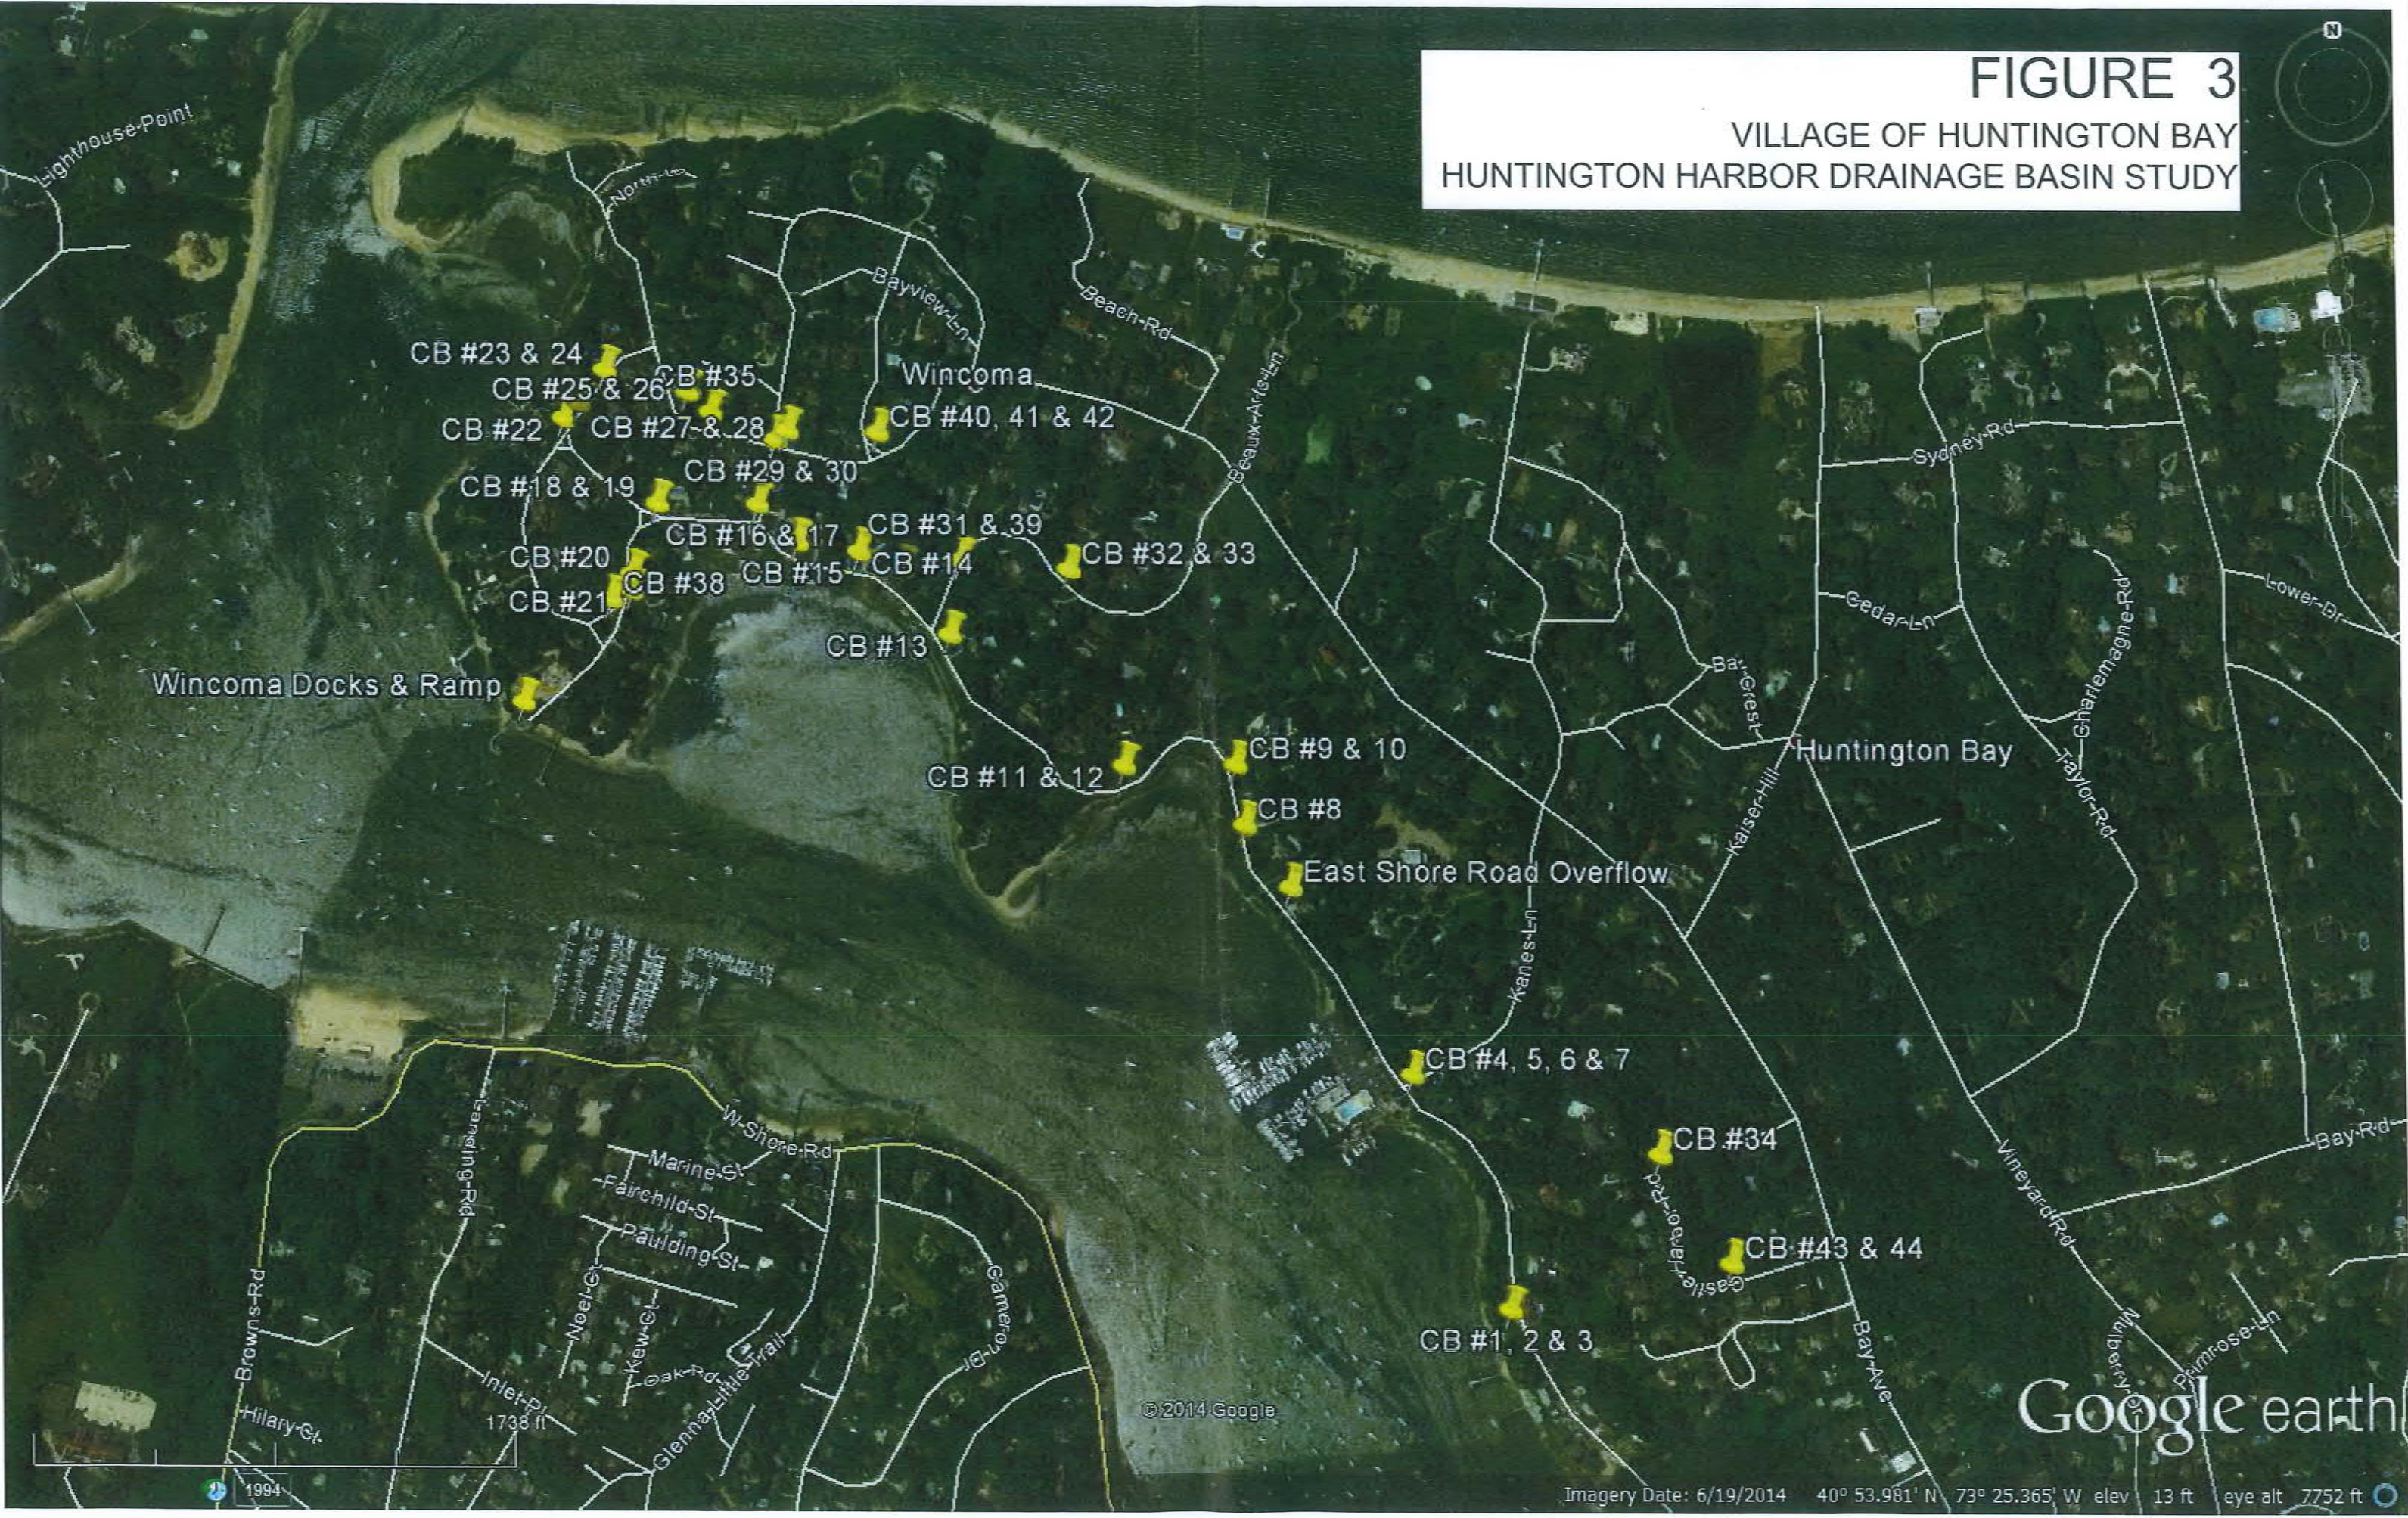

FIGURE 2

ILLICIT DISCHARGE OUTFALL STUDY, HUNTINGTON HARBOR DRAINAGE BASIN

FIGURE 2A
WINCOMA BEACH CLUB HARBOR FRONTAGE

FIGURE 2B
WINCOMA ASSOCIATION DOCK ACCESS TO MOORINGS

FIGURE 2C
HUNTINGTON YACHT CLUB

FIGURE 3
 VILLAGE OF HUNTINGTON BAY
 HUNTINGTON HARBOR DRAINAGE BASIN STUDY

© 2014 Google

Google earth